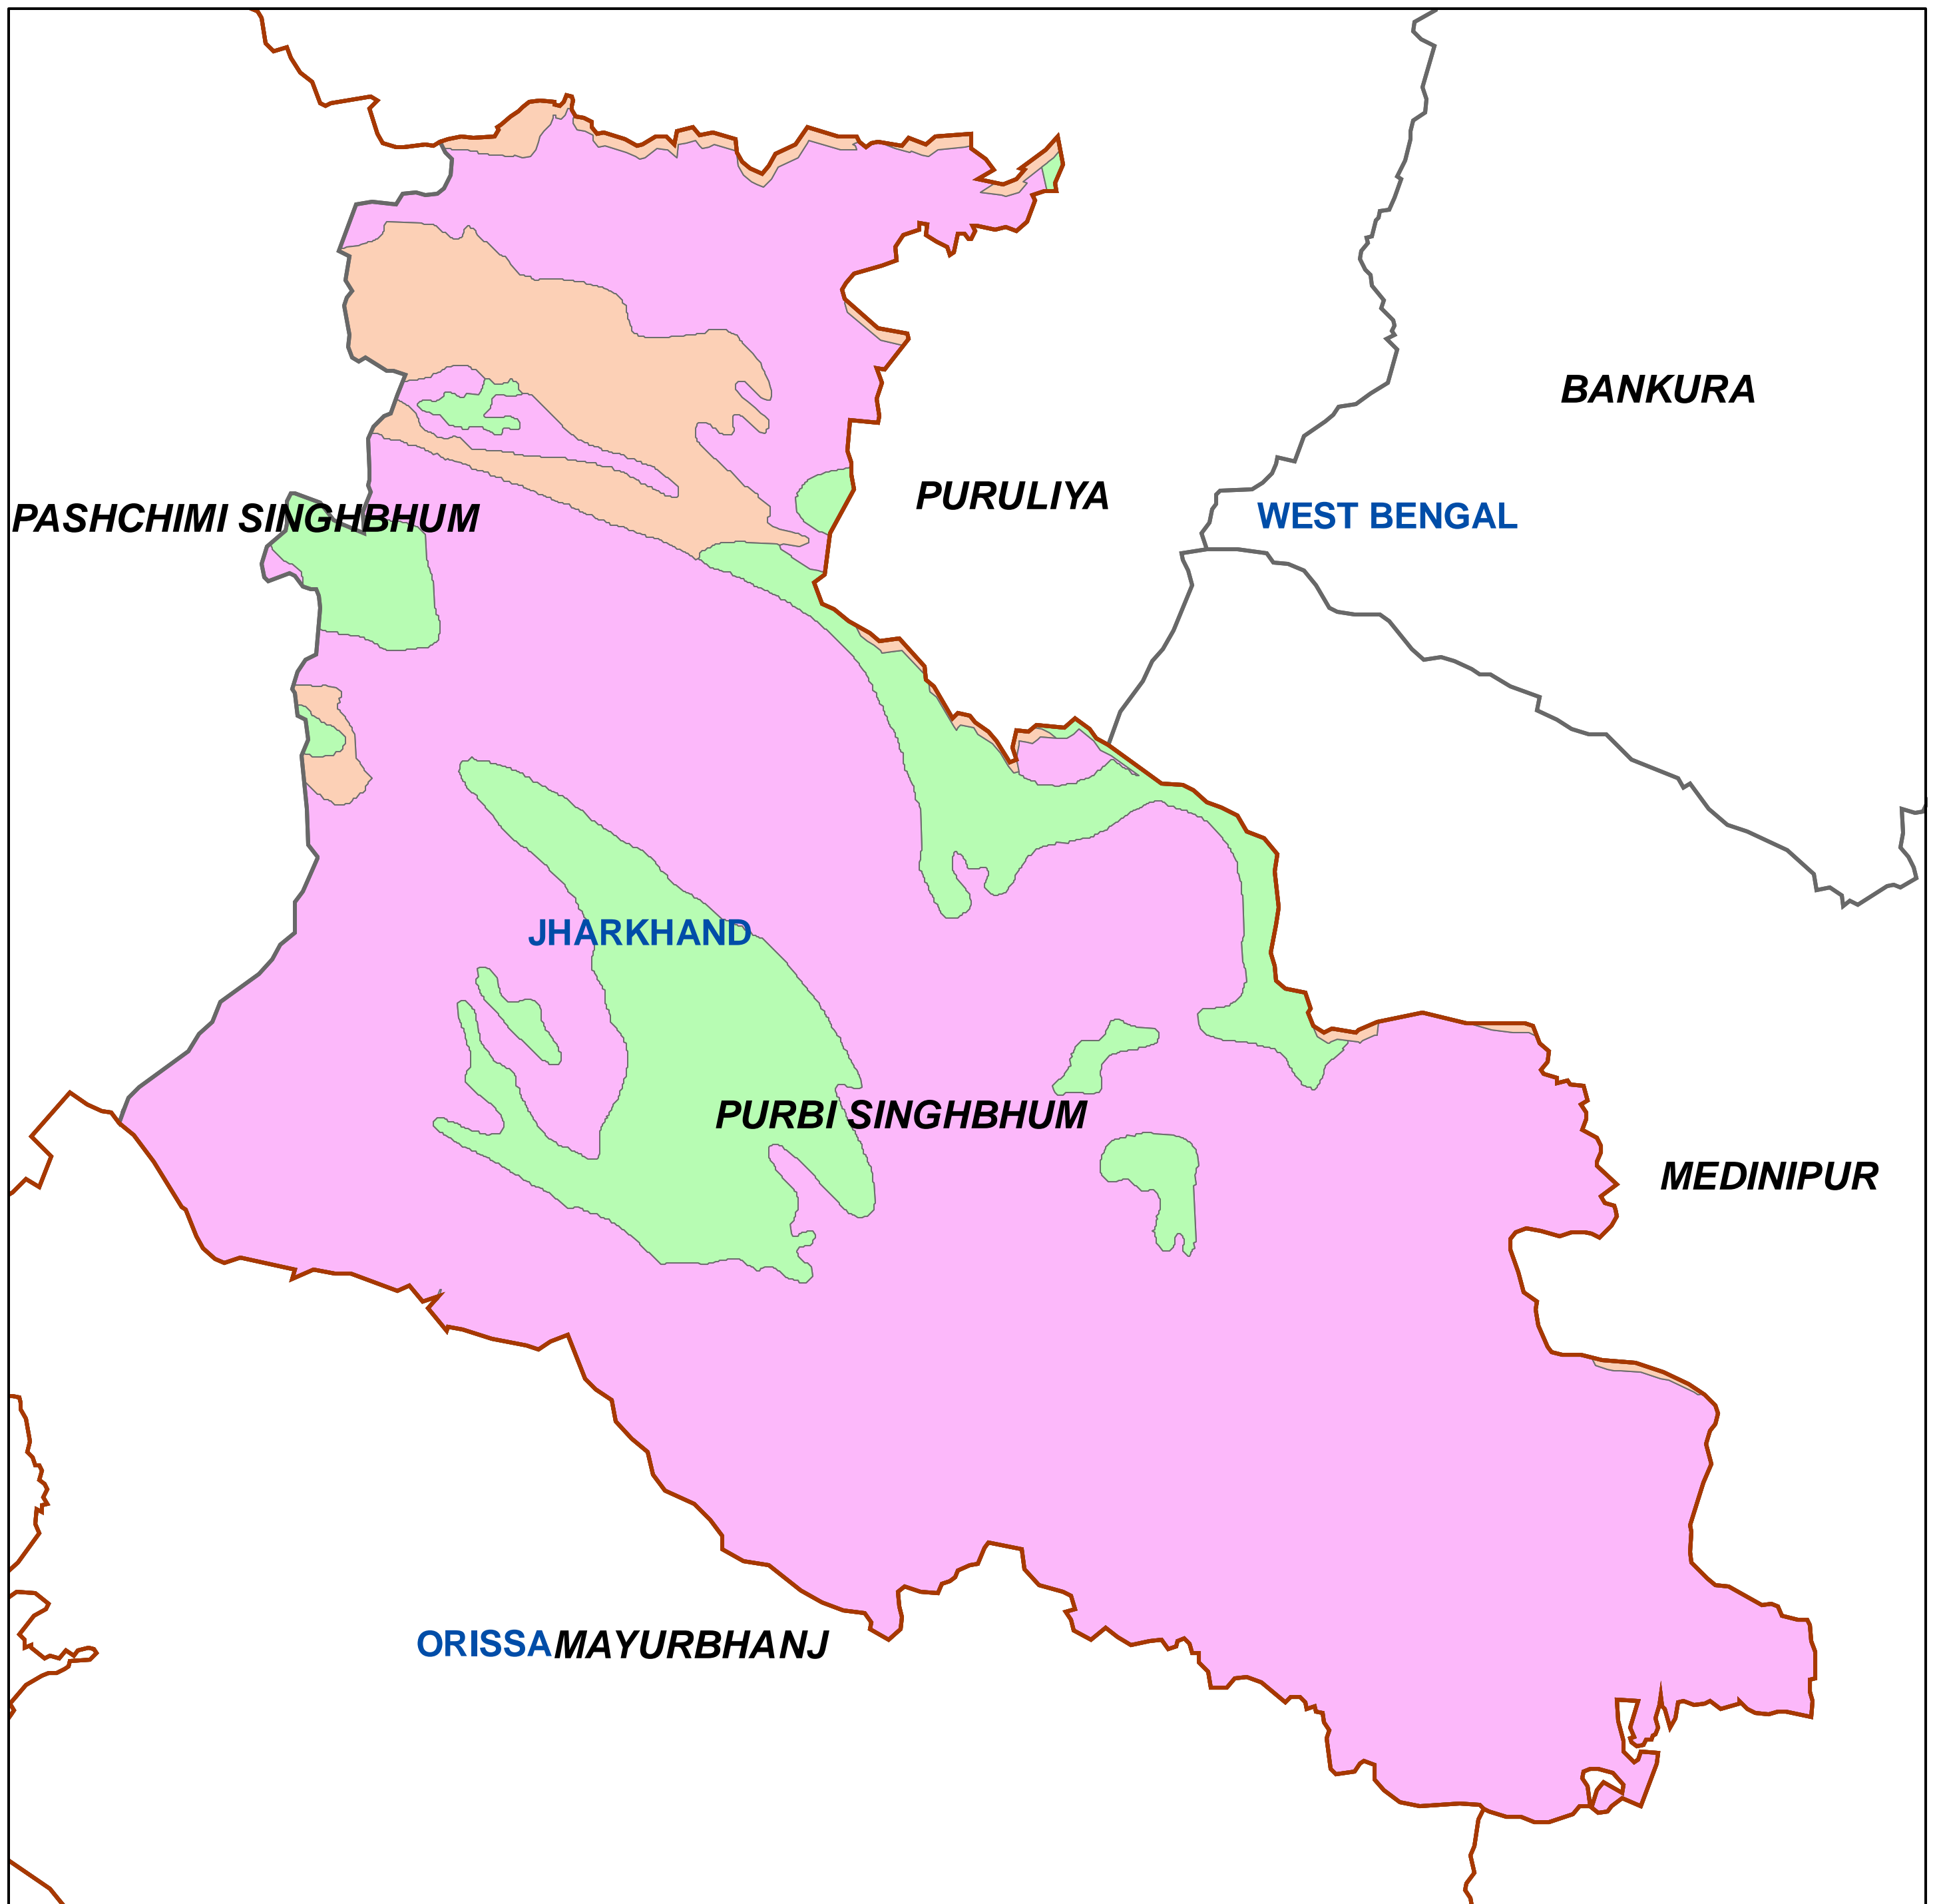

DISTRICT ATLAS - PURBI SINGHBHUM

Soil Texture Map

Legend

Description

- Coarse Texture
- Fine texture
- Medium texture
- Others

2

5 2.5 0 5 10 15 km

Source : NBSS&LUP and DOS

Map Composed by NIC